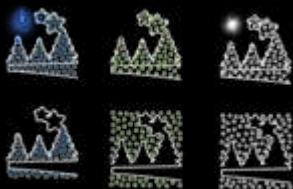

50%
dto.
mantenimiento

Color Interior
AMPLIABLE

Flash
AMPLIABLE

Combinable
AMPLIABLE

Goteo
AMPLIABLE

BOSQUE PEQUEÑO

IBM1911

1pc / 5kg / 105 x 105 x 5 cm

220v / 30W

BOSQUE MEDIANO

IBM1912

1pc / 11kg / 105 x 205 x 5 cm

220v / 55W

BOSQUE GRANDE

IBM1913

1pc / 10kg / 205 x 105 x 5 cm

220v / 35W