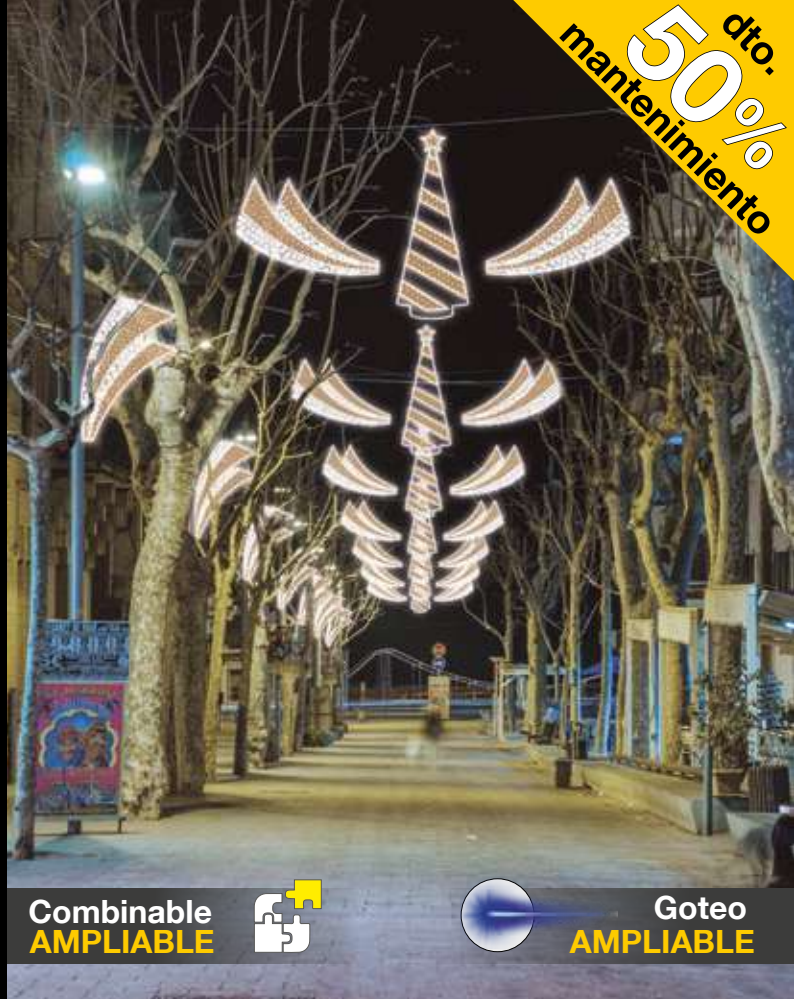

Combinable
AMPLIABLE

Goteo
AMPLIABLE